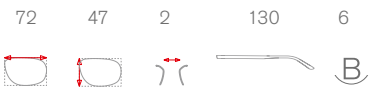

BOGNER

No. 67322

TAC | Polarized Col. 2100

No. 67323

TAC | Polarized Col. 4200

No. 67324

Nylon Col. 1000

Plastic lenses
only